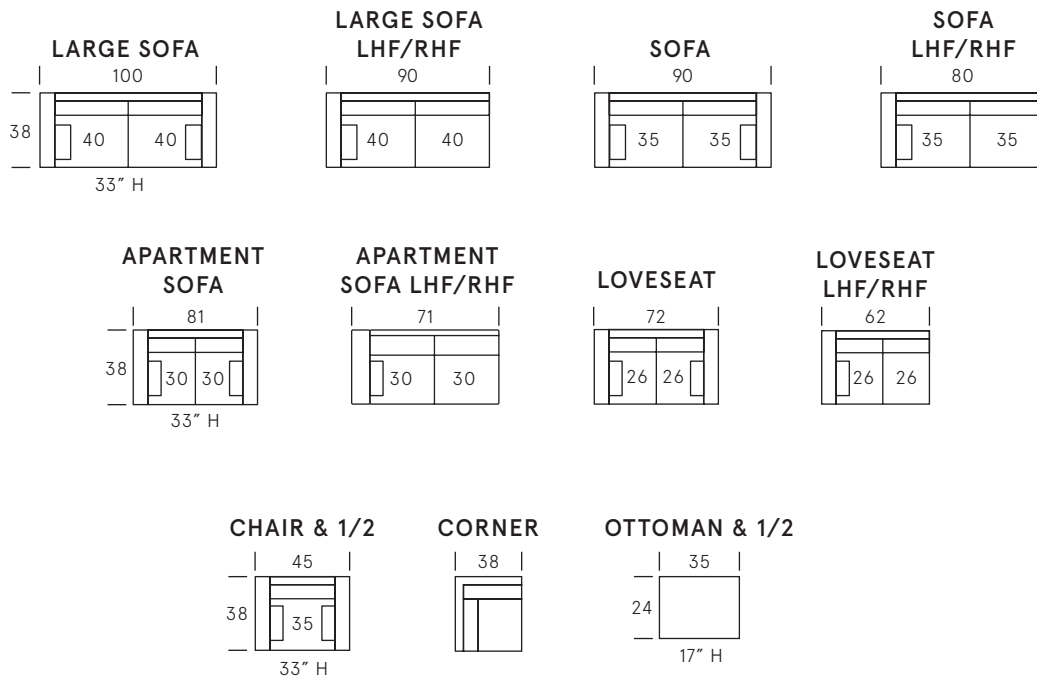

Modena Collection

SEAT DEPTH: 24"

SEAT HEIGHT: 18"

ARM HEIGHT: 19"

Standard Features

Kiln-dried hardwood frame. Sinuous spring system. Eco-friendly construction. 2.2 gel infused, high resiliency foam core seat cushions wrapped in soft foam. Fibre filled back cushions. Arm pillows included. Loose seats and loose backs. Available in fabric or leather. Bench-made in Canada.

As an inherent quality of a hand-crafted product, all dimensions are approximate.

Wood Finishes

Dark Walnut

Espresso

Black