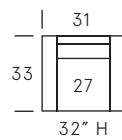

Nora

LARGE
SWIVEL CHAIR

SWIVEL CHAIR

SEAT DEPTH: 21"

SEAT HEIGHT: 18"

ARM HEIGHT: 26"

Standard Features

Kiln-dried hardwood frame. Sinuous spring system. Eco-friendly construction. Fibre filled back cushion. Tight seat and loose back. Decorative stitch detail on arms. Available in fabric or leather. Bench-made in Canada.

As an inherent quality of a hand-crafted product, all dimensions are approximate.