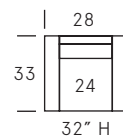

Nora

LARGE
SWIVEL CHAIR

SWIVEL CHAIR

SEAT DEPTH: 21"

SEAT HEIGHT: 18"

ARM HEIGHT: 26"

Standard Features

Kiln-dried hardwood frame. Sinuous spring system. Eco-friendly construction. Fibre filled back cushion. Tight seat and loose back. Decorative stitch detail on arms. Available in fabric or leather. Bench-made in Canada.

As an inherent quality of a hand-crafted product, all dimensions are approximate.