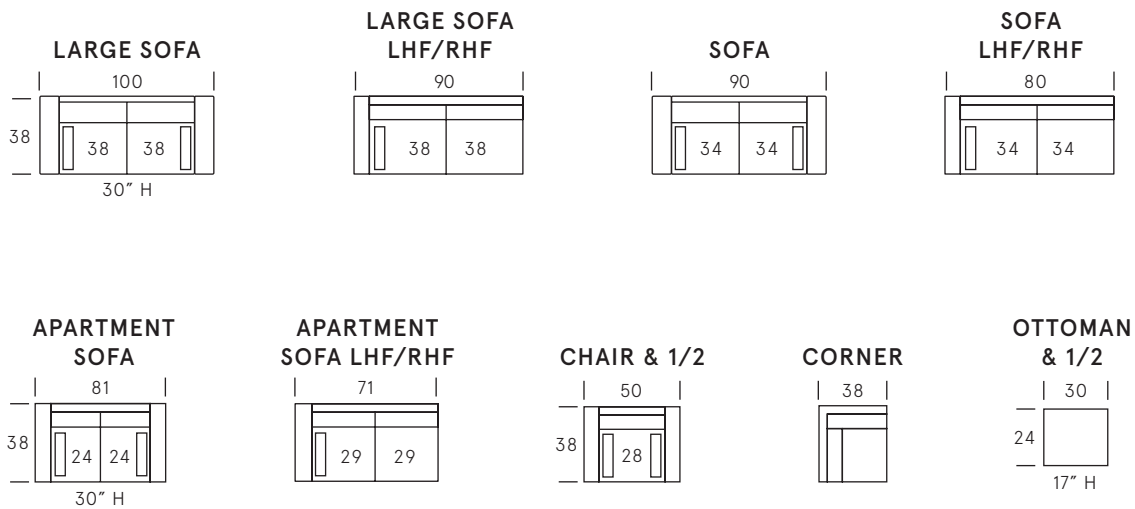

Bolero Collection

SEAT DEPTH: 23"

SEAT HEIGHT: 18"

ARM HEIGHT: 28"

Standard Features

Standard Features Kiln-dried hardwood frame. Sinuous spring system. Eco-friendly construction. Synthetic down-fill wrapped seat cushions. Synthetic down-fill back cushions. Loose seats and loose backs. Available in fabric and leather. Bench-made in Canada.

Metal Finishes

Black

Chrome

As an inherent quality of a hand-crafted product, all dimensions are approximate.