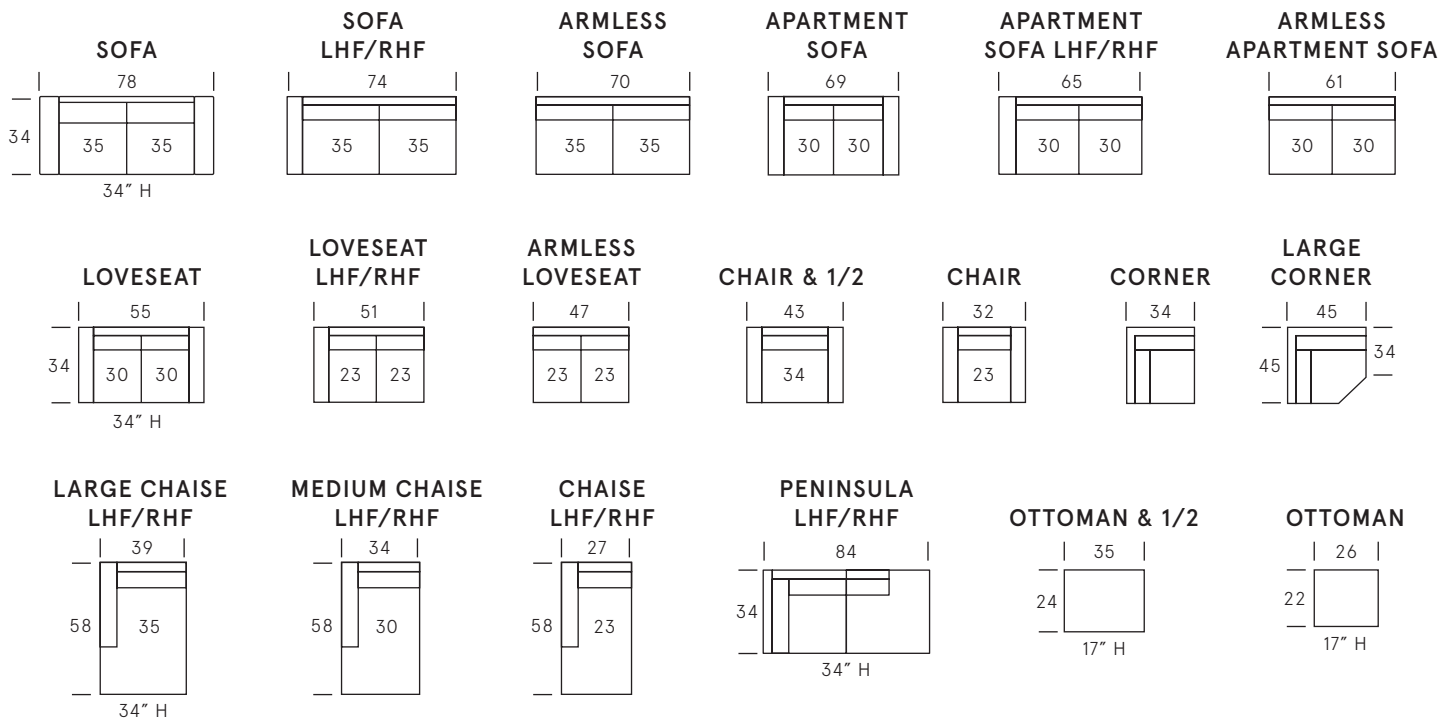

Lugano Collection

SEAT DEPTH: 21"

SEAT HEIGHT: 18"

ARM HEIGHT: 27"

Standard Features

Kiln-dried hardwood frame. Sinuous spring system. Eco-friendly construction. 2.2 gel infused, high resiliency foam core seat cushions wrapped in soft foam. Fibre filled back cushions. Loose seats and loose backs. Available in fabric or leather. Bench-made in Canada.

As an inherent quality of a hand-crafted product, all dimensions are approximate.

Wood Finishes

Dark Walnut

Espresso

Black