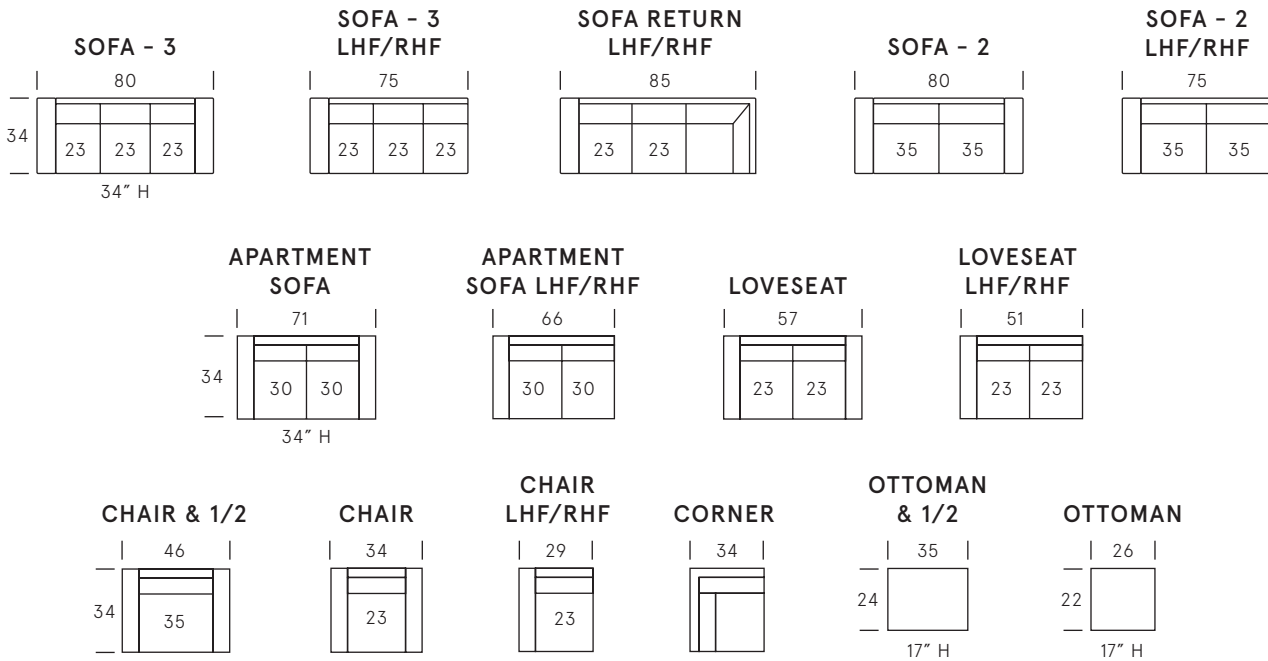

# Space Collection

SEAT DEPTH: 21"

SEAT HEIGHT: 18"

ARM HEIGHT: 24"

## Standard Features

Kiln-dried hardwood frame. Sinuous spring system. Eco-friendly construction. 2.2 gel infused, high resiliency foam core seat cushions wrapped in soft foam. Fibre filled back cushions. Available in fabric or leather. Bench-made in Canada.

## Metal Finishes

Black

Chrome

Gold

As an inherent quality of a hand-crafted product, all dimensions are approximate.