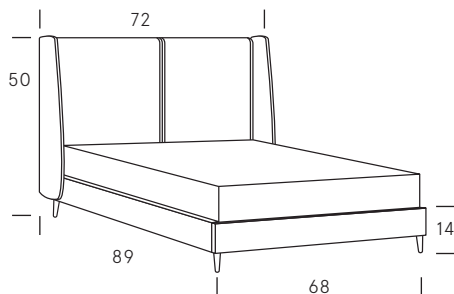

Dallas Bed Collection

Standard Features

Complete bed with headboard and rails. Available in queen or king size. Available in fabric only. 6" wood leg. Platform base. Bench-made in Canada.

QUEEN

KING

Wood Finishes

Natural

Dark Walnut

Espresso

Black

Standard Platform

Slats sit 2" from top of the bed rail to top of platform

As an inherent quality of a hand-crafted product, all dimensions are approximate.