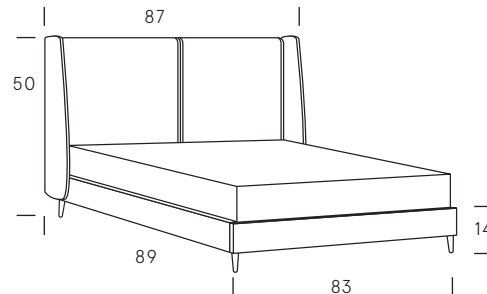

Dallas Bed Collection

Standard Features

Complete bed with headboard and rails. Available in queen or king size. Available in fabric only. 6" wood leg. Platform base. Bench-made in Canada.

QUEEN

KING

Wood Finishes

Natural

Dark Walnut

Espresso

Black

Standard Platform

Slats sit 2" from top of the bed rail to top of platform

As an inherent quality of a hand-crafted product, all dimensions are approximate.