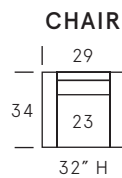

Aurora

SEAT DEPTH: 21"

SEAT HEIGHT: 18"

ARM HEIGHT: 24"

Standard Features

Kiln-dried hardwood frame. Sinuous spring system.
Eco-friendly construction. 2.2 gel infused, high resiliency foam seat and back. Tight seat and tight back. Available in fabric or leather. Bench-made in Canada.

As an inherent quality of a hand-crafted product, all dimensions are approximate.

Wood Finishes

Natural

Black