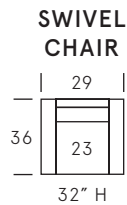

# Navetta

---

**SEAT DEPTH: 21"**

**SEAT HEIGHT: 18"**

**ARM HEIGHT: 28"**

---

As an inherent quality of a hand-crafted product, all dimensions are approximate.