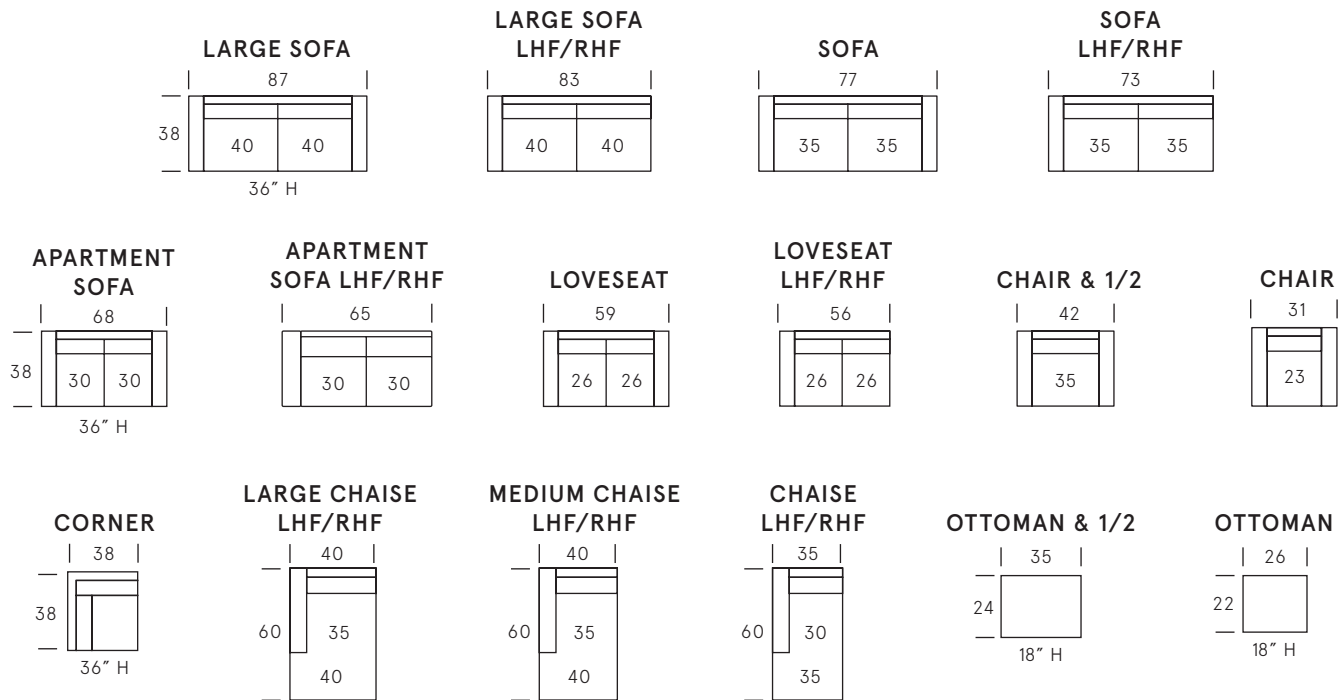

Bradford Collection

SEAT DEPTH: 23"

SEAT HEIGHT: 19"

ARM HEIGHT: 28"

Standard Features

Kiln-dried hardwood frame. Sinuous spring system. Eco-friendly construction. 2.2 gel infused, high resiliency foam core seat cushions wrapped in soft foam. Fibre filled back cushions. Loose seats and loose backs. Available in fabric or leather. Bench-made in Canada.

As an inherent quality of a hand-crafted product, all dimensions are approximate.

Wood Finishes

Natural

Dark Walnut

Espresso

Black