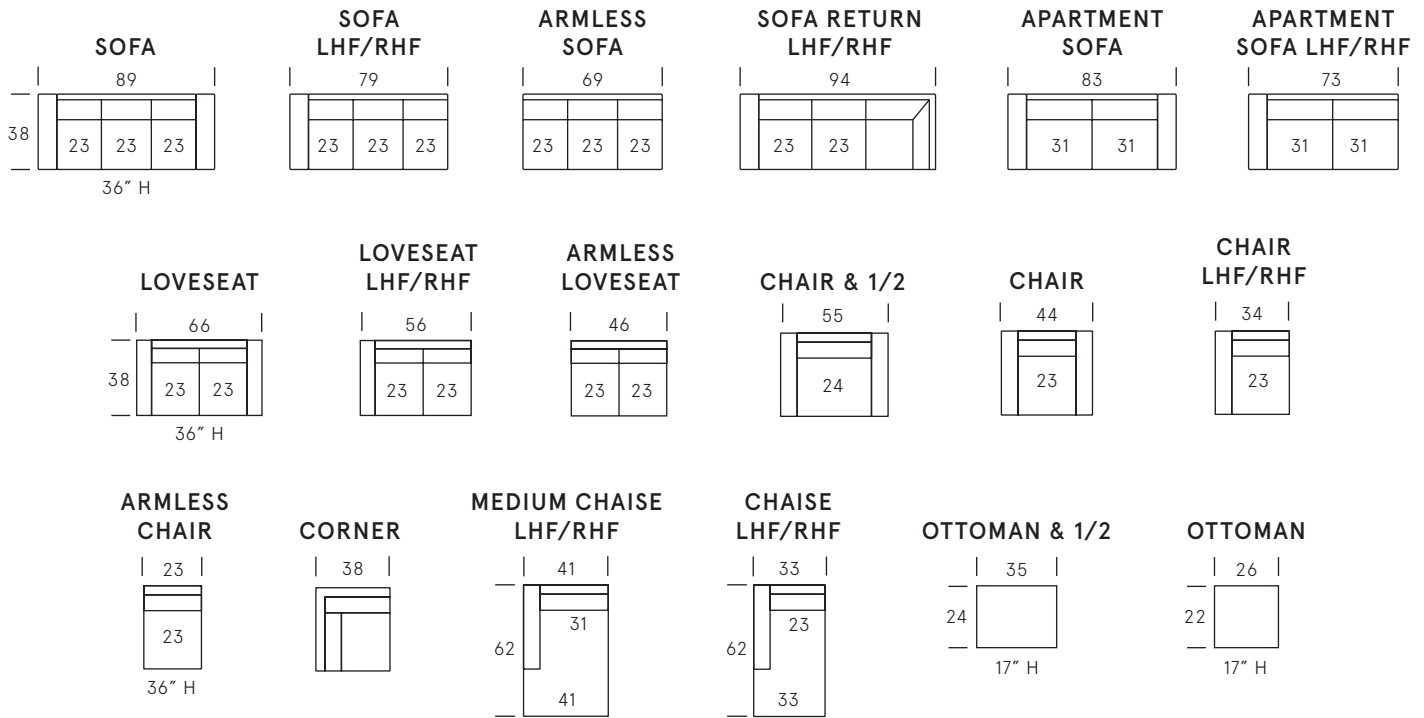

Denver Collection

SEAT DEPTH: 20"

SEAT HEIGHT: 18"

ARM HEIGHT: 26"

Standard Features

Kiln-dried hardwood frame. Sinuous spring system. Eco-friendly construction. 2.2 gel infused, high resiliency foam core seat cushions wrapped in soft foam. Fibre filled back cushions. Loose seats and loose backs. Available in fabric or leather. Bench-made in Canada.

As an inherent quality of a hand-crafted product, all dimensions are approximate.

Wood Finishes

Natural

Dark Walnut

Espresso

Black