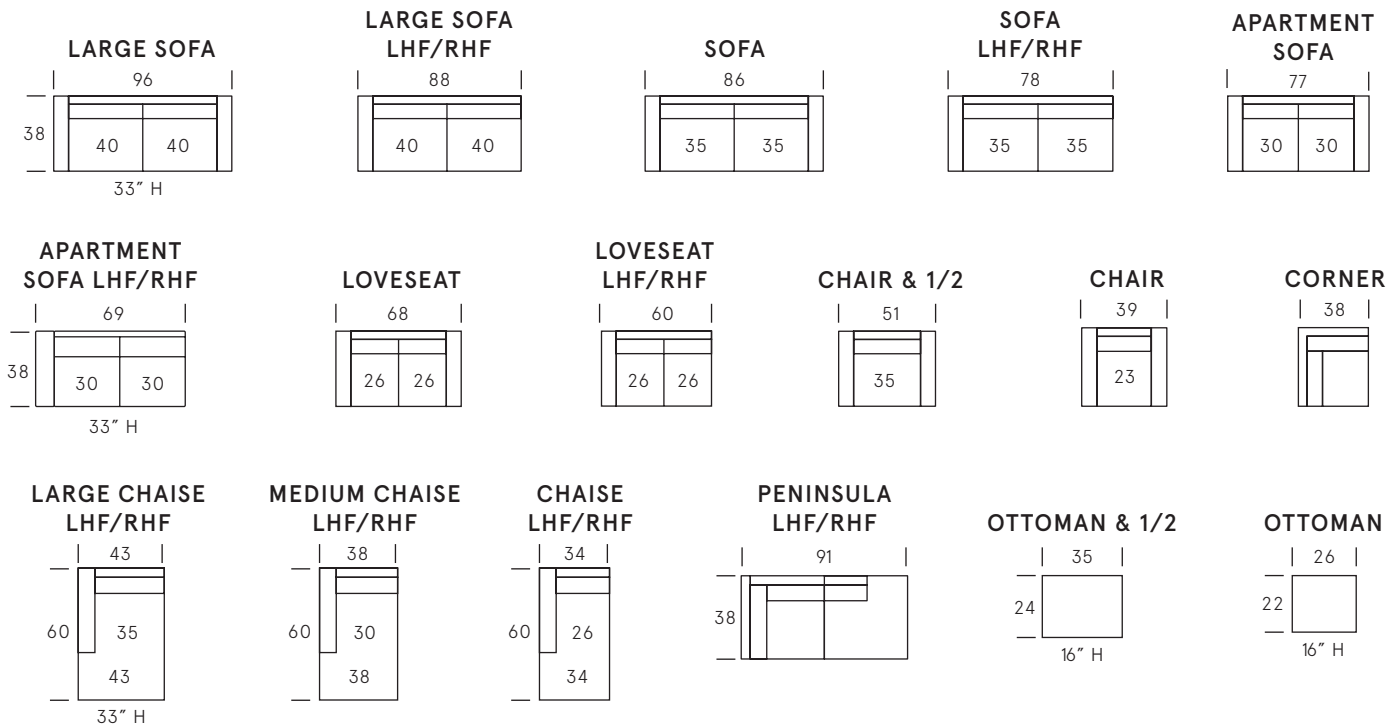

# Portofino Collection

SEAT DEPTH: 23"

SEAT HEIGHT: 18"

ARM HEIGHT: 23"

## Standard Features

Kiln-dried hardwood frame. Sinuous spring system. Eco-friendly construction. 2.2 gel infused, high resiliency foam core seat cushions wrapped in soft foam. Fibre filled back cushions. Loose seats and loose backs. Available in fabric or leather. Bench-made in Canada.

As an inherent quality of a hand-crafted product, all dimensions are approximate.