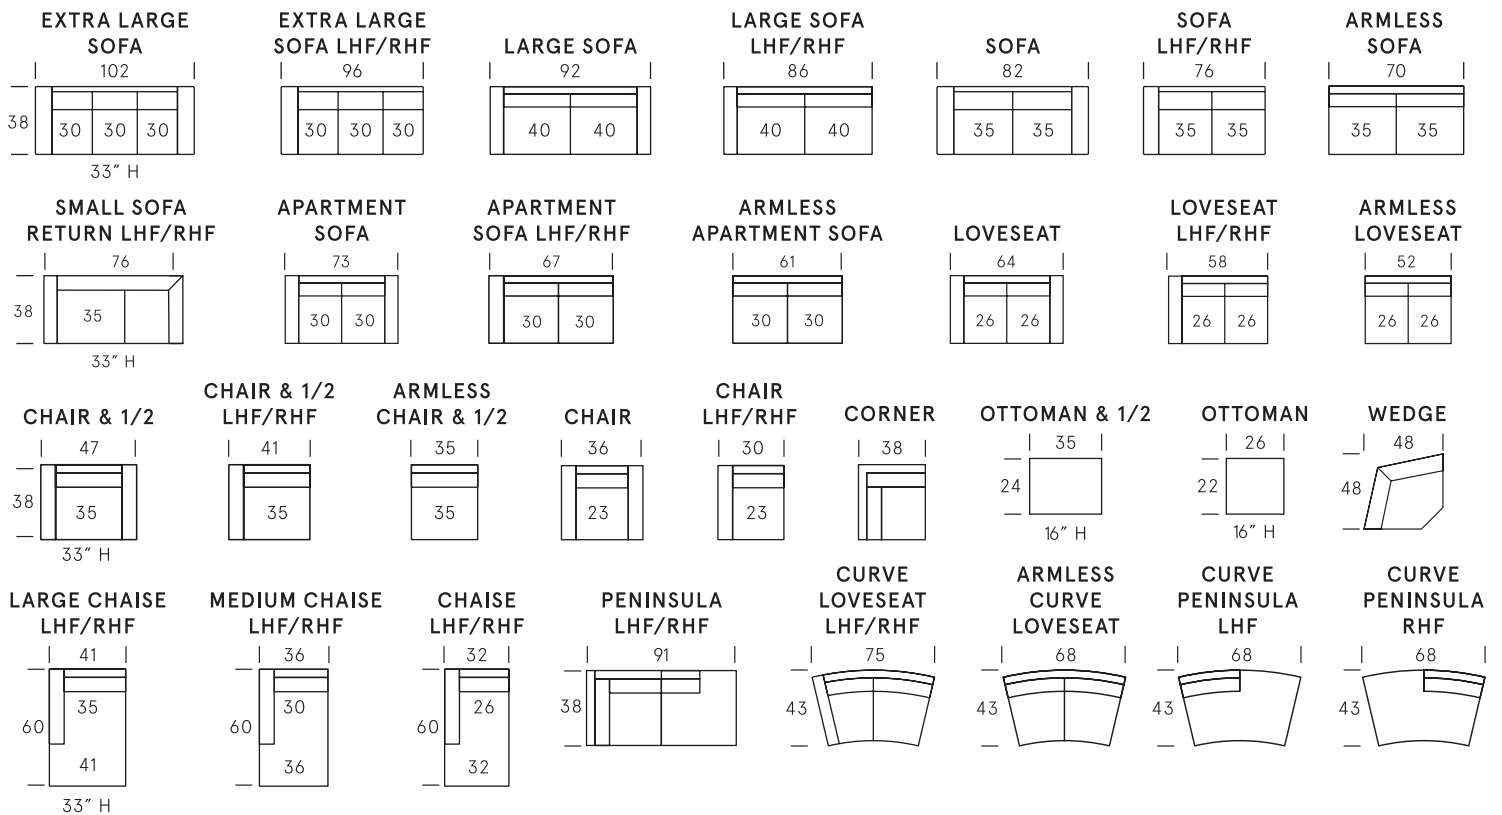

Carrera Collection

SEAT DEPTH: 23"

SEAT HEIGHT: 18"

ARM HEIGHT: 23"

Standard Features

Kiln-dried hardwood frame. Sinuous spring system. Eco-friendly construction. 2.2 gel infused, high resiliency foam core seat cushions wrapped in soft foam. Fibre filled back cushions. Loose seats and loose backs. Available in fabric or leather. Bench-made in Canada.

As an inherent quality of a hand-crafted product, all dimensions are approximate.

Wood Finishes

Natural

Dark Walnut

Espresso

Black