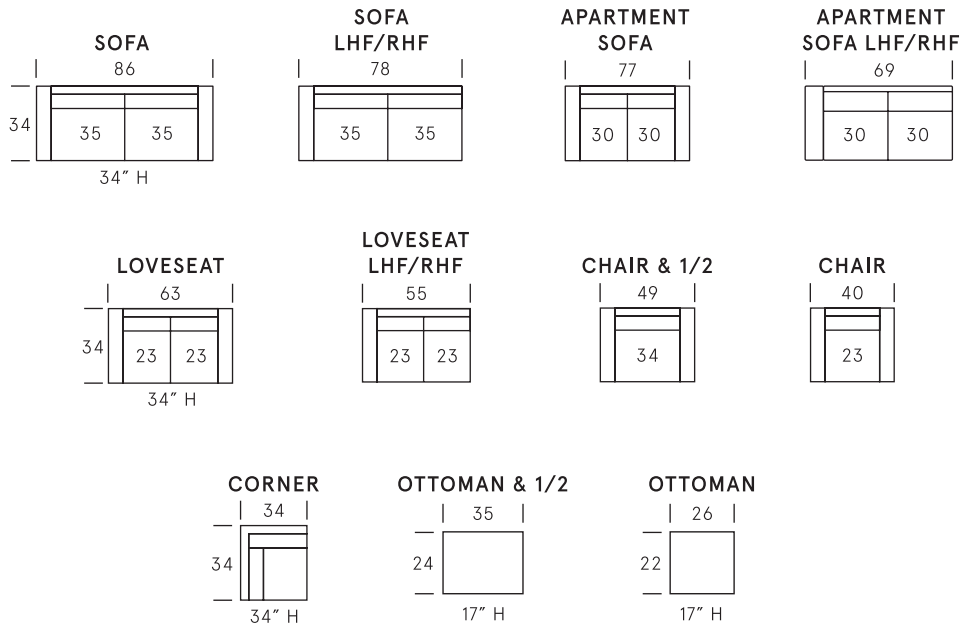

Cody Collection

SEAT DEPTH: 20"

SEAT HEIGHT: 19"

ARM HEIGHT: 24"

Standard Features

Kiln-dried hardwood frame. Sinuous spring system. Eco-friendly construction. 2.2 gel infused, high resiliency foam core seat cushions wrapped in soft foam. Fibre filled back cushions. Loose seats and loose backs. Available in fabric and leather. Bench-made in Canada.

As an inherent quality of a hand-crafted product, all dimensions are approximate.

Wood Finishes

Natural

Dark Walnut

Espresso

Black