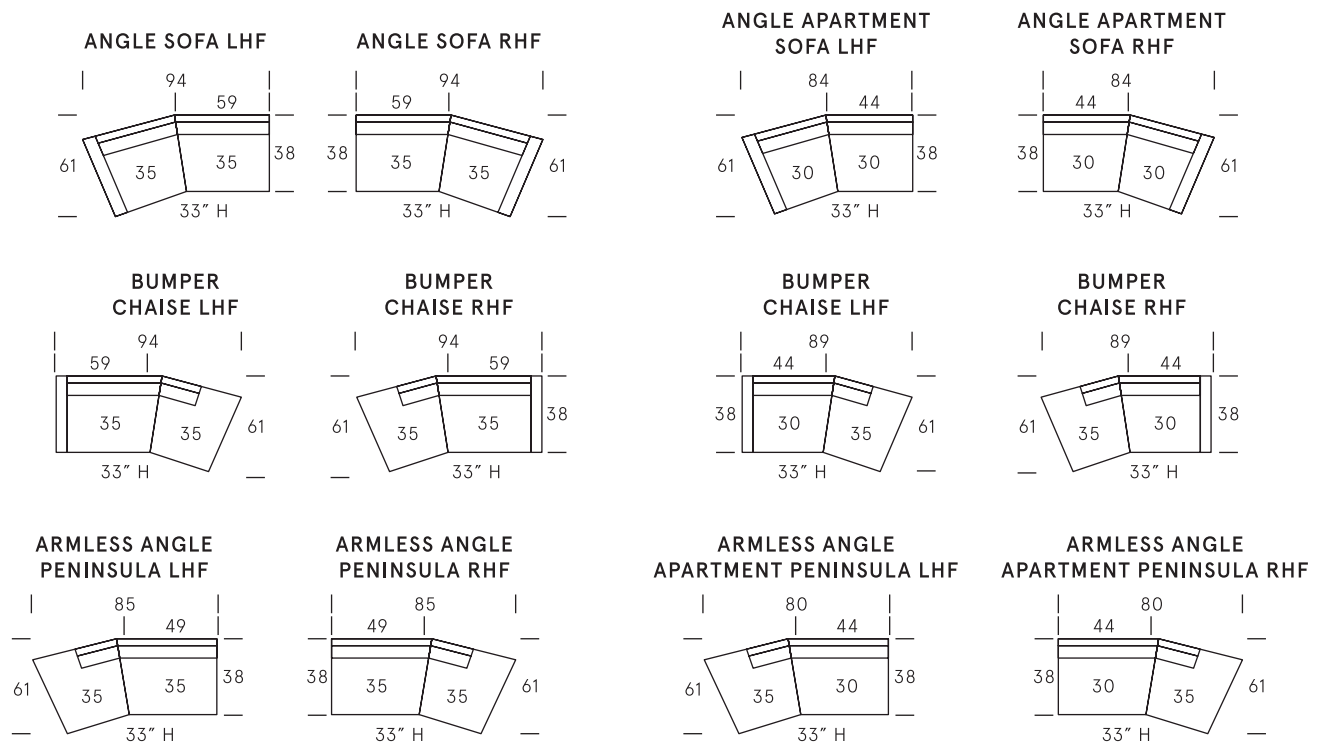

Urban Collection

SEAT DEPTH: 23"

SEAT HEIGHT: 18"

ARM HEIGHT: 24"

Standard Features

Kiln-dried hardwood frame. Sinuous spring system. Eco-friendly construction. 2.2 gel infused, high-resiliency foam core seat cushions wrapped in soft foam. Fibre-filled back cushions. Loose seats and loose backs. Available in fabric or leather. Bench-made in Canada.